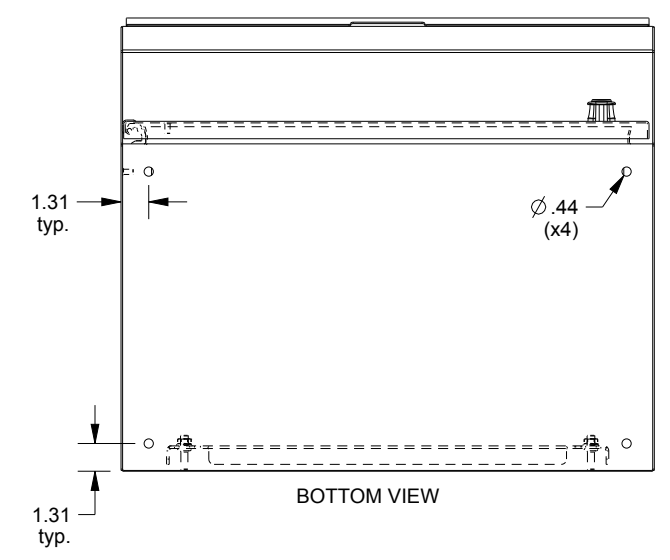

SAGINAW CONTROL & ENGINEERING

SCE-402516SDCSS

LEFT SIDE VIEW

FRONT VIEW

RIGHT SIDE VIEW

EXTERNAL REAR VIEW

BOTTOM VIEW

SLOPE DOOR DETAIL