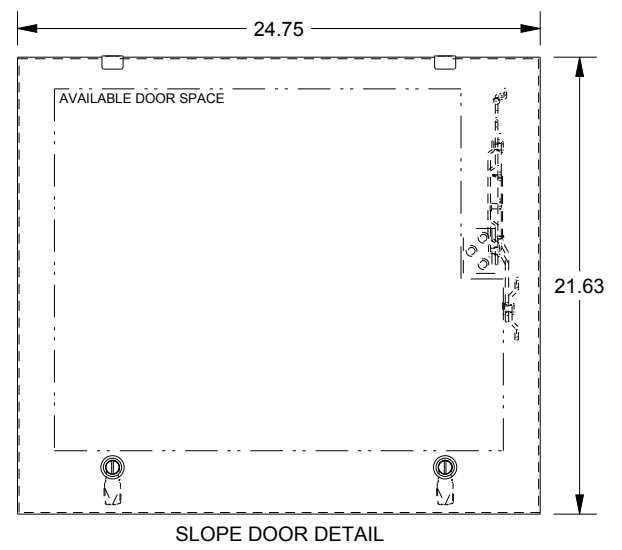

SAGINAW CONTROL & ENGINEERING

SCE-402516SDCSS

LEFT SIDE VIEW

FRONT VIEW

RIGHT SIDE VIEW

EXTERNAL REAR VIEW

BOTTOM VIEW

SLOPE DOOR DETAIL