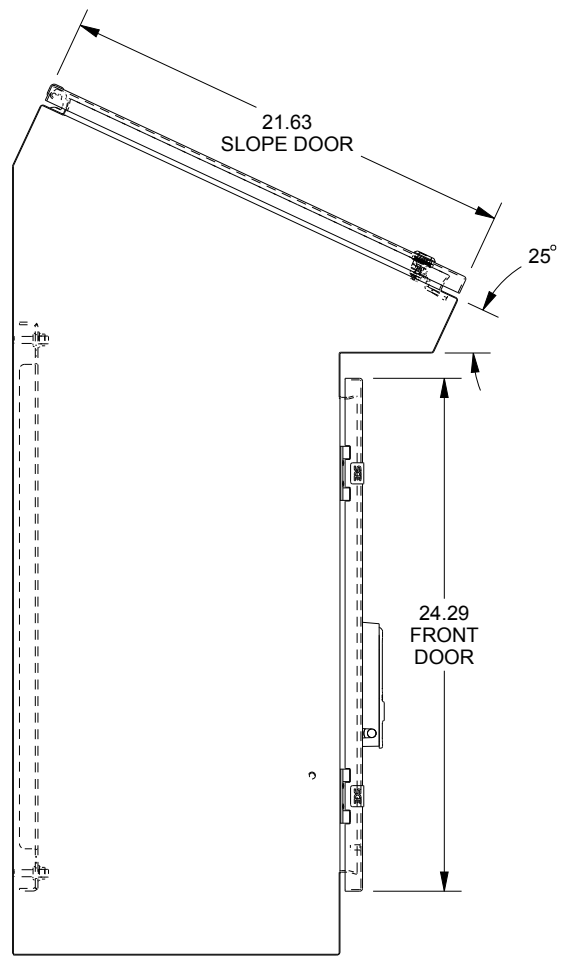

SAGINAW CONTROL & ENGINEERING

SCE-402516SDCSS

LEFT SIDE VIEW

FRONT VIEW

RIGHT SIDE VIEW

EXTERNAL REAR VIEW

BOTTOM VIEW

SLOPE DOOR DETAIL