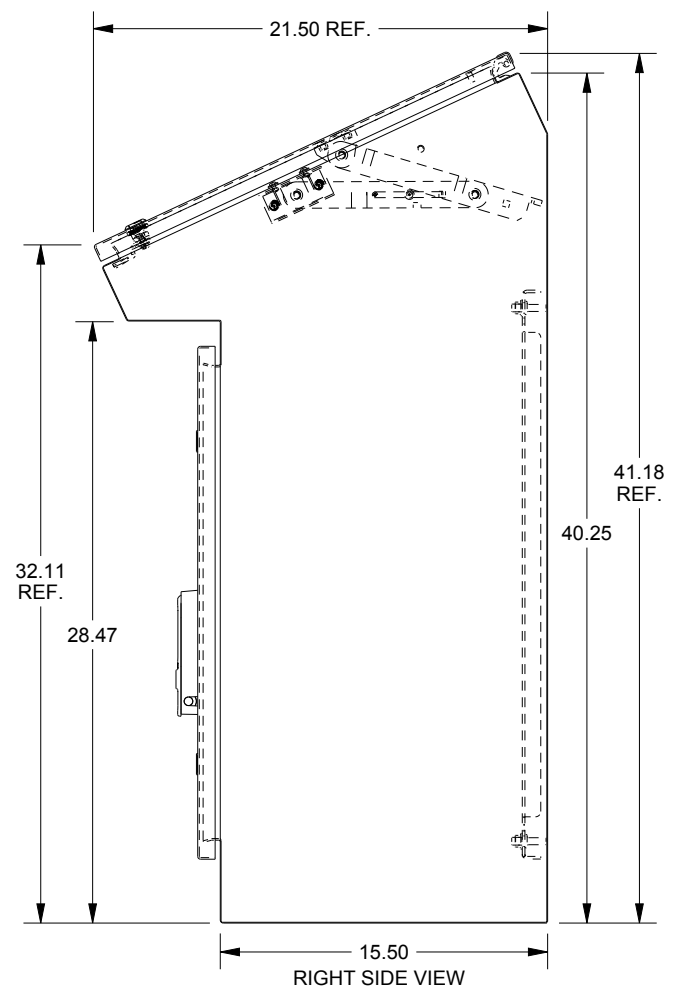

SAGINAW CONTROL & ENGINEERING

SCE-402516SDCSS

LEFT SIDE VIEW

FRONT VIEW

RIGHT SIDE VIEW

EXTERNAL REAR VIEW

BOTTOM VIEW

SLOPE DOOR DETAIL