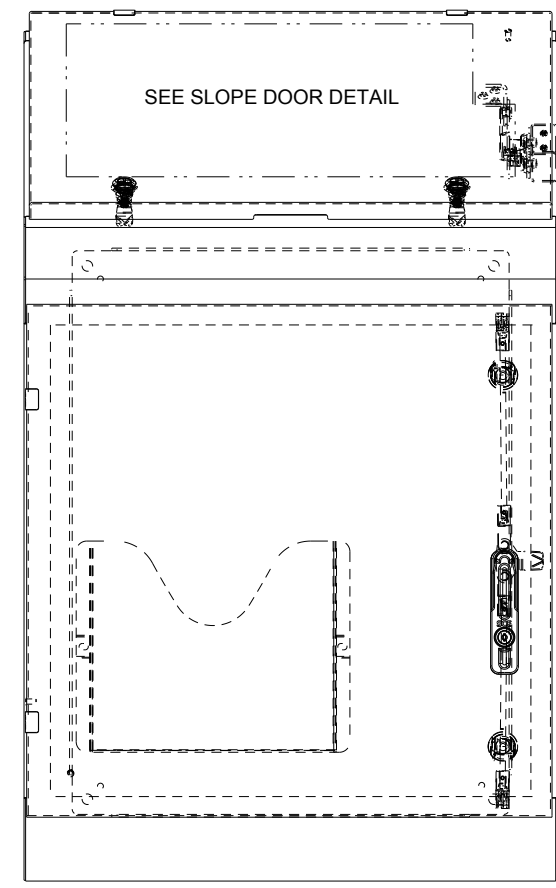

SAGINAW CONTROL & ENGINEERING

SCE-402516SDCSS

LEFT SIDE VIEW

FRONT VIEW

RIGHT SIDE VIEW

EXTERNAL REAR VIEW

BOTTOM VIEW

SLOPE DOOR DETAIL