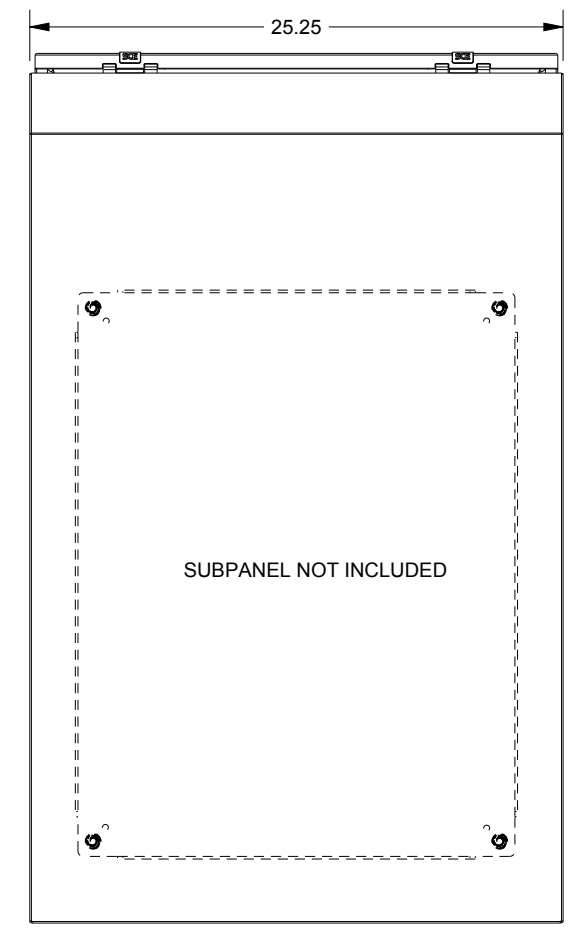

SAGINAW CONTROL & ENGINEERING

SCE-402516SDCSS

LEFT SIDE VIEW

FRONT VIEW

RIGHT SIDE VIEW

EXTERNAL REAR VIEW

BOTTOM VIEW

SLOPE DOOR DETAIL